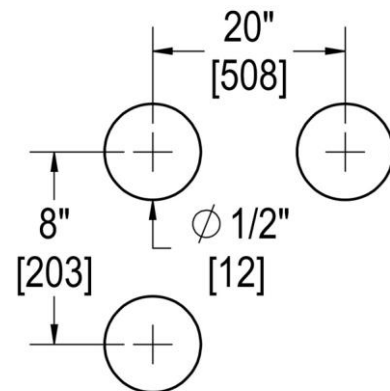

OCEANA WITH ROSETTES

20" C/C TOWEL BAR X 8" C/C PULL

Product Code: OCN80208

portals

MATERIALS

Solid & tubular brass components, stainless steel fasteners, and clear polyurethane washers

FUNCTION DETAILS & PRODUCT NOTES

TEMPLATE & INSTALLATION NOTES

Item requires glass fabrication according to template above and should only be used with tempered safety glass.

Glass Thickness	1/4" [6 mm] to 1/2" [12 mm]
Hole Diameter	1/2" [12 mm]