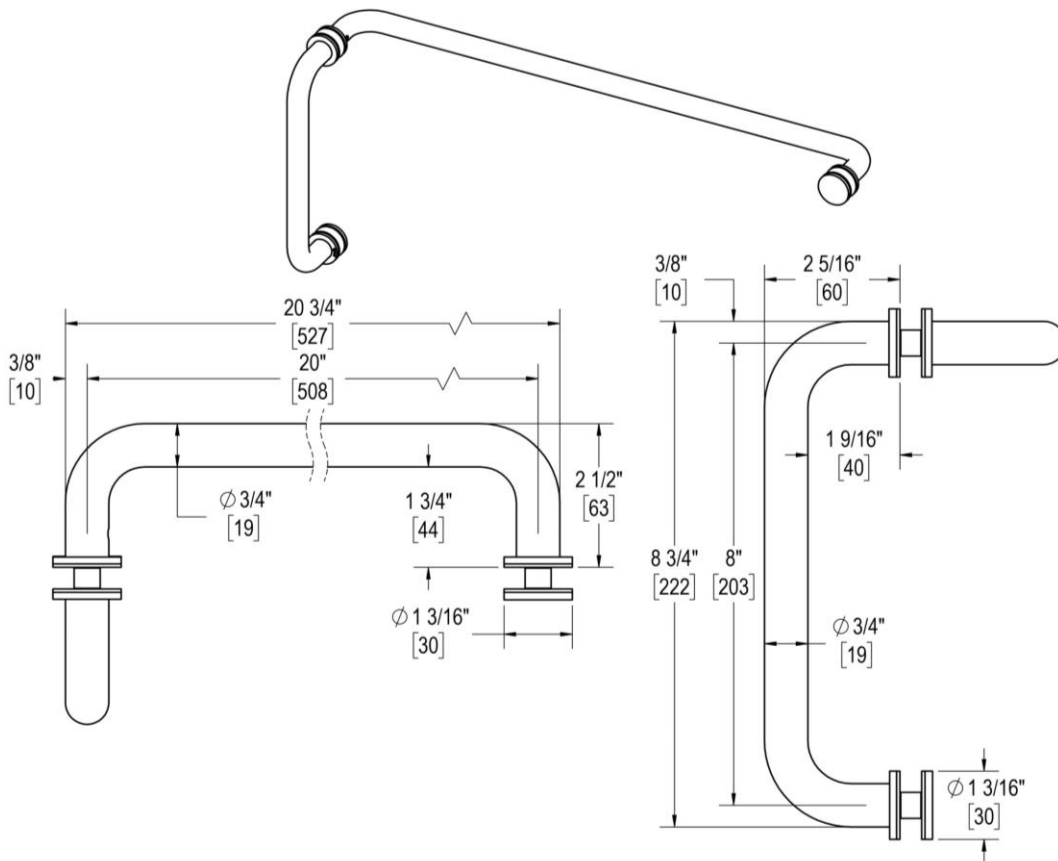

OCEANA WITH ROSETTES

20" C/C TOWEL BAR X 8" C/C PULL

Product Code: OCN80208

portals

MATERIALS

Solid & tubular brass components, stainless steel fasteners, and clear polyurethane washers

FUNCTION DETAILS & PRODUCT NOTES

- Product design coordinates with other shower & bathroom hardware in the Oceana suite.
- Decorative rosettes provide additional design detail and cover any glass defects around the holes.

CARE & MAINTENANCE

TEMPLATE & INSTALLATION NOTES

Item requires glass fabrication according to template above and should only be used with tempered safety glass.

Glass Thickness	1/4" [6 mm] to 1/2" [12 mm]
Hole Diameter	1/2" [12 mm]